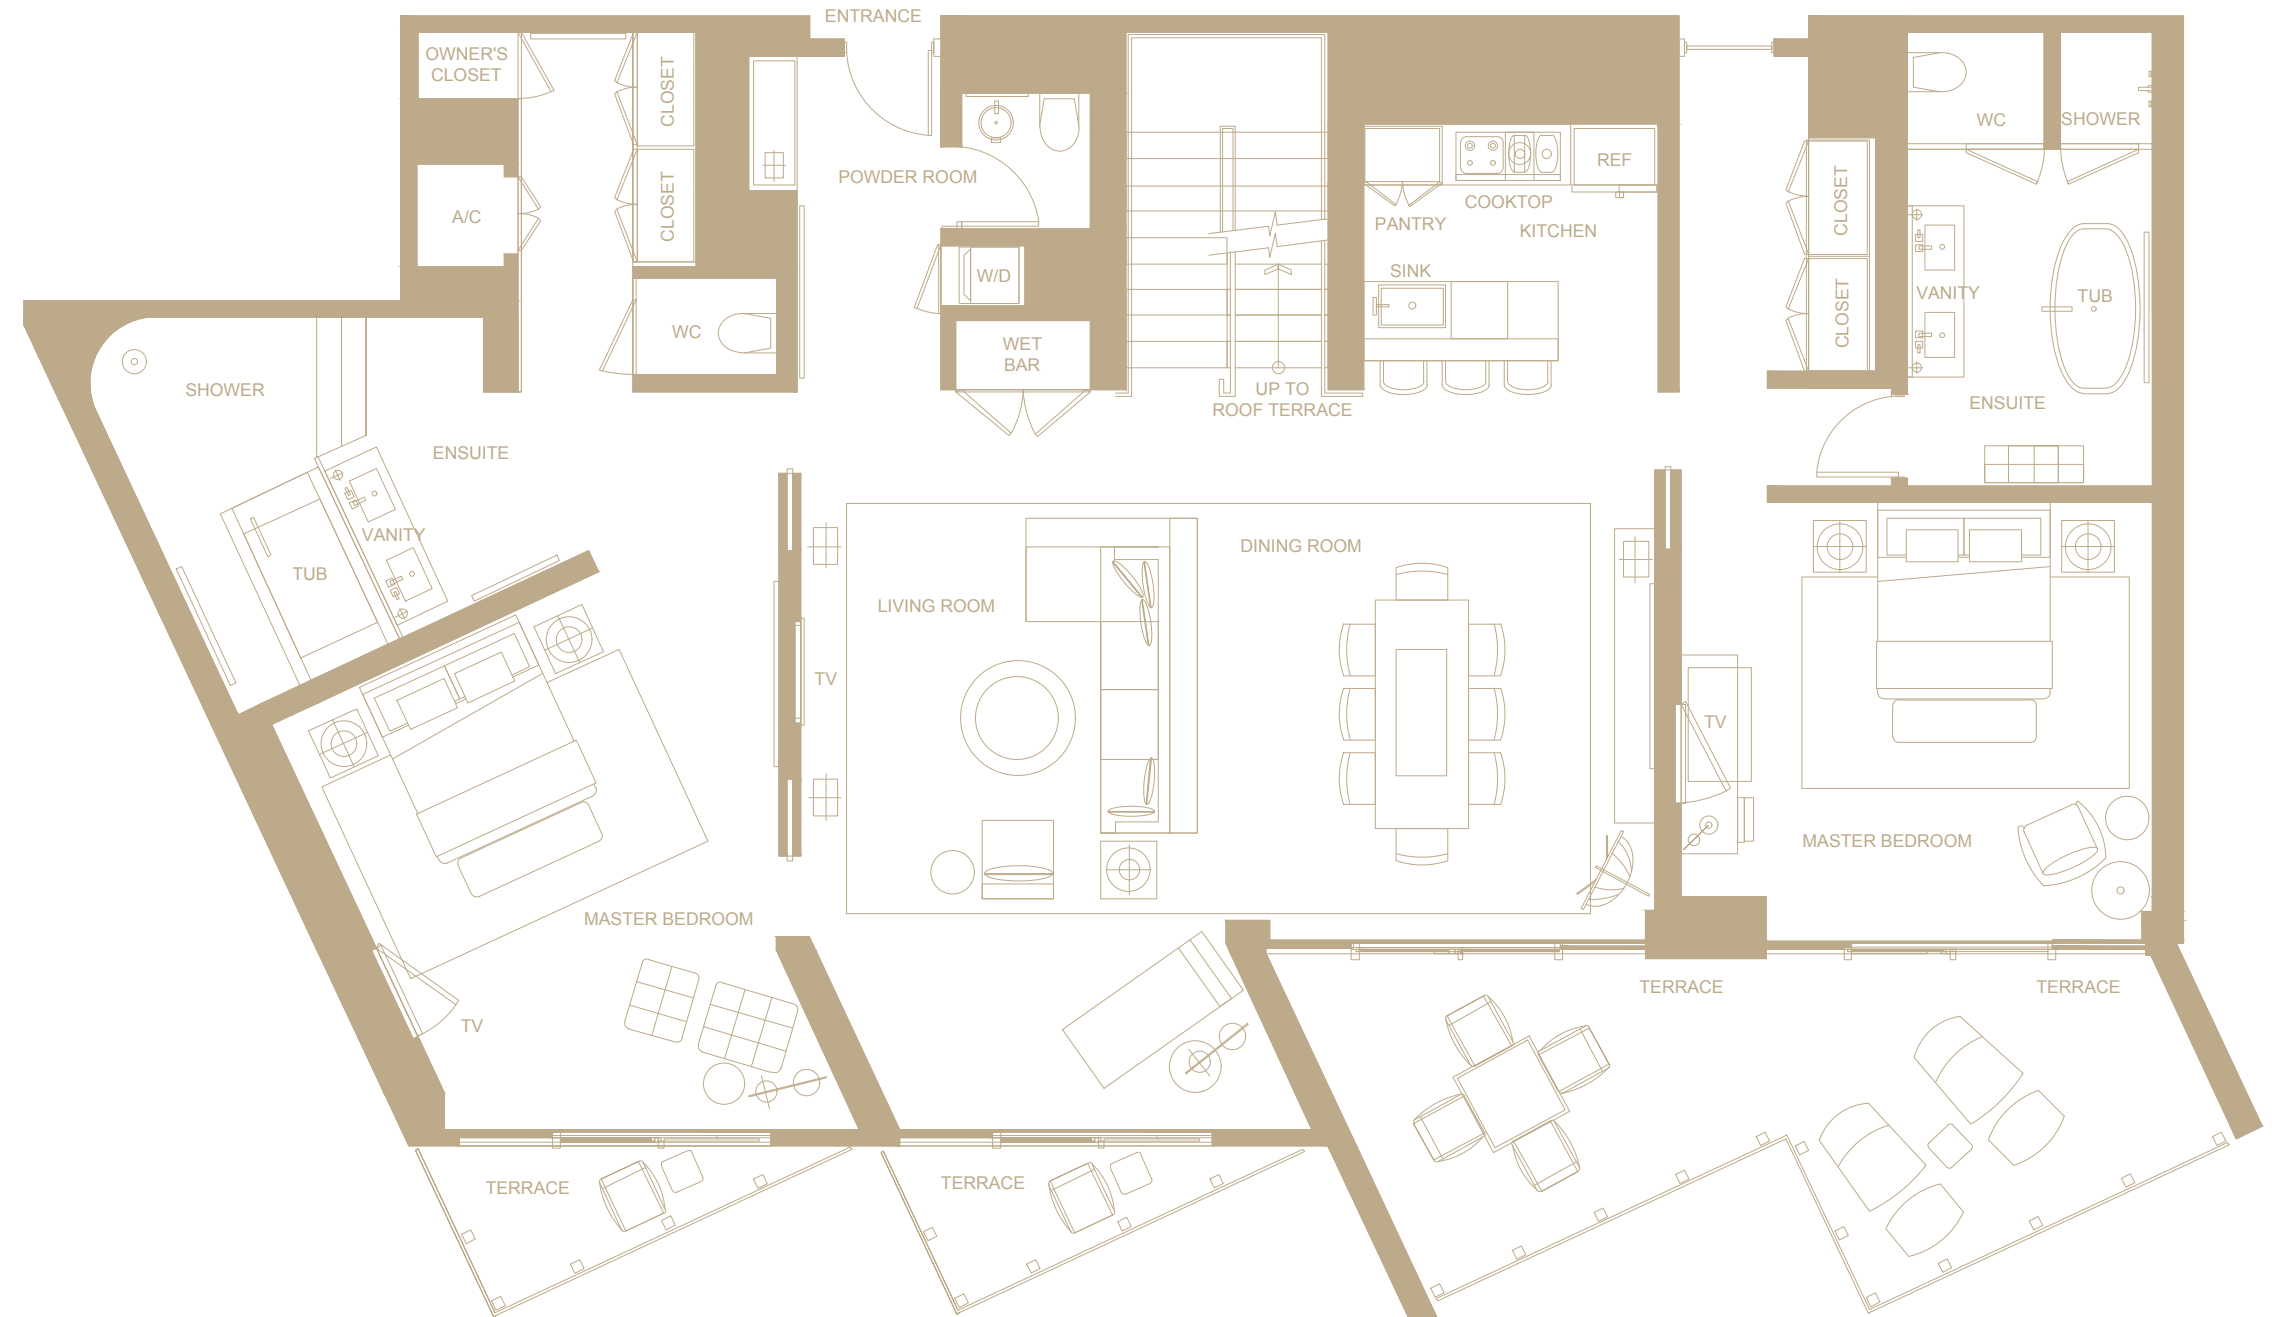

# MAIN LEVEL

- Entry Foyer
- Powder Room
- Laundry Room
- Open-Concept Kitchen
  - Miele & Sub-Zero Appliances
  - Induction Stove
- Primary Suite
  - Partial Ocean & Sunrise Views
  - Open Walk-In En-Suite Bath
- Primary Bathroom
  - Luxurious Finishes
  - Soaking Tub
  - Dual Vanities
- En-Suite Guest Bedroom

# ROOFTOP

- Plunge Pool
- Lounge Areas
- Panoramic Views