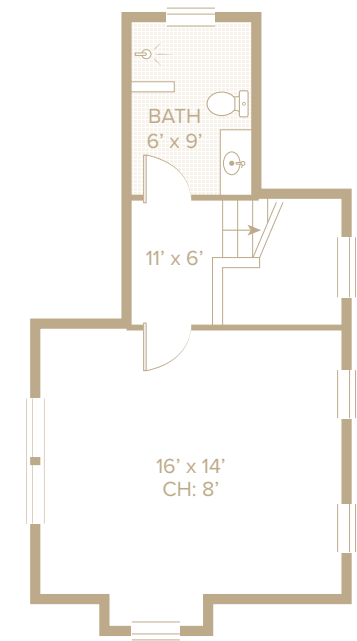

FIRST LEVEL

- 3,008 SF+/-
- Double-Height Entry Foyer with Exposed Brick Accent Wall
- Custom Bar with Marble & Wood Accents
 - Bar Seating
 - Dishwasher
 - Wine Fridge
 - Mini Fridge
 - Ice Machine
- Powder Room
- Living Room
 - Wood-Burning Fireplace
 - Sliding Glass Doors
 - Access to Covered Patio
- Open Concept Eat-in Kitchen & Dining Room
 - Concealed Sub-Zero Refrigerator & Freezer
 - Wolf Appliances
 - Pantry
 - White-Oak Tongue-And-Groove Appliance Paneling
 - Calacatta Marble Countertops
 - Center Island with Bar Seating
 - Custom Ciuffo Cabinetry
 - Access to Covered Patio
 - Dining Room with Exposed Wood Beams
- Den
 - Custom Millwork
 - Wood Burning Fireplace
 - Exposed Wood Beams
- Mudroom
 - Secondary Entrance
 - Laundry Room with Double Washer/Dryers & Sink
- Junior Primary Suite
 - Walk-In Closet
 - Private Office Space
 - Access to Covered Patio
- Junior Primary Bathroom
 - Dual Vanities
 - Glass-Enclosed Shower
 - Soaking Tub
 - Water Closet
- Pantry
- Storage
- Access to Attached 2-Car Garage

LOWER LEVEL

- 2,455 SF+/-
- Recreation Area
- Custom Bar
 - Fridge Drawers
 - Dishwasher
 - Ice Machine
- Temperature Controlled Wine Closet
- Movie Theatre
- Private Gym with Egress
- Full Bathroom
- 2 Guest Bedrooms
 - 1 with En-Suite Bathroom
- Storage

POOL HOUSE

- 1,000 SF+/-
- 2 Full Bathrooms
- Living Room
- Washer/Dryer
- Kitchenette
- Indoor/Outdoor Living

FIRST LEVEL

SECOND LEVEL