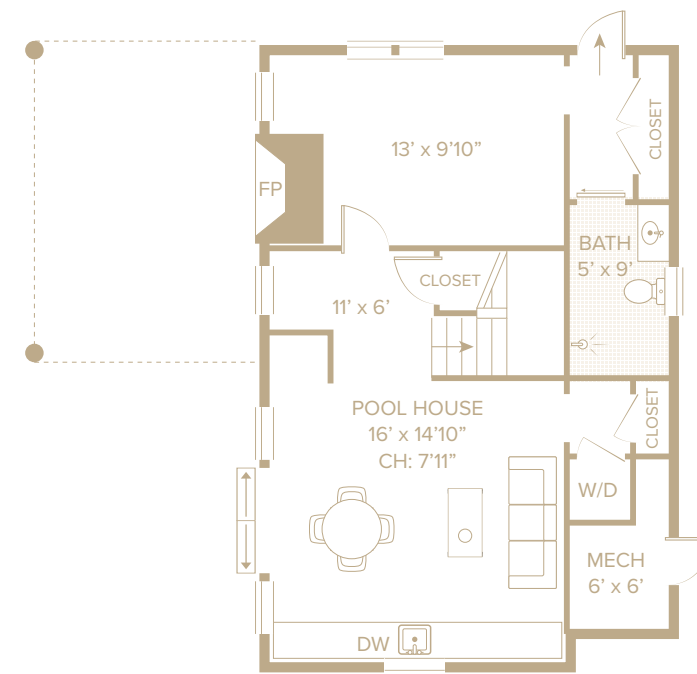

POOL HOUSE

- 1,000 SF+/-
- 2 Full Bathrooms
- Living Room
- Washer/Dryer
- Kitchenette
- Indoor/Outdoor Living

FIRST LEVEL