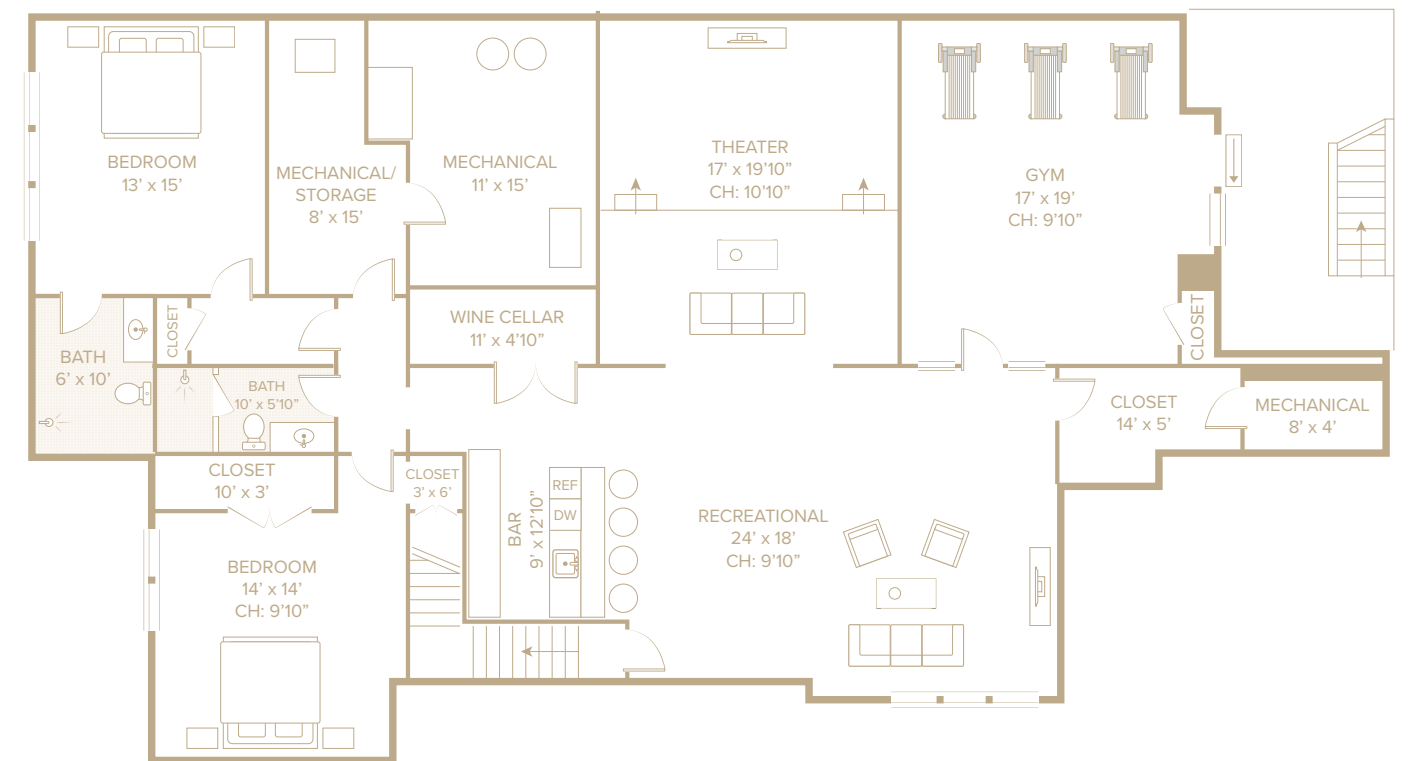

FIRST LEVEL

- 3,008 SF+/-
- Double-Height Entry Foyer with Exposed Brick Accent Wall
- Custom Bar with Marble & Wood Accents
 - Bar Seating
 - Dishwasher
 - Wine Fridge
 - Mini Fridge
 - Ice Machine
- Powder Room
- Living Room
 - Wood-Burning Fireplace
 - Sliding Glass Doors
 - Access to Covered Patio
- Open Concept Eat-in Kitchen & Dining Room
 - Concealed Sub-Zero Refrigerator & Freezer
 - Wolf Appliances
 - Pantry
 - White-Oak Tongue-And-Groove Appliance Paneling
 - Calacatta Marble Countertops
 - Center Island with Bar Seating
 - Custom Ciuffo Cabinetry
 - Access to Covered Patio
 - Dining Room with Exposed Wood Beams
- Den
 - Custom Millwork
 - Wood Burning Fireplace
 - Exposed Wood Beams
- Mudroom
 - Secondary Entrance
 - Laundry Room with Double Washer/Dryers & Sink
- Junior Primary Suite
 - Walk-In Closet
 - Private Office Space
 - Access to Covered Patio
- Junior Primary Bathroom
 - Dual Vanities
 - Glass-Enclosed Shower
 - Soaking Tub
 - Water Closet
- Pantry
- Storage
- Access to Attached 2-Car Garage

SECOND LEVEL

- 1,930 SF+/-
- Primary Suite
 - Motorized Louvered Covered Patio with Heaters
 - Walk-In Closet
 - Linen Closet
 - Sitting Area
 - Wet Bar
 - Office Space
 - Exposed Wood Beams
 - Automatic Shades
- Primary Bathroom
 - Radiant Heated Floors
 - Dual Vanities
 - Dual Water Closets
 - Steam Shower
 - Custom Wood Soaking Tub
 - Dedicated Tankless Hot Water Heater
- Junior Primary Suite
 - Shared Terrace Access
- Junior Primary En-Suite Bathroom
 - Water Closet
 - Dual Sinks
 - Soaking Tub
 - Steam Shower
- Guest Bedroom
 - Shared Terrace Access
 - En-Suite Bathroom
- Linen Closet

LOWER LEVEL

- 2,455 SF+/-
- Recreation Area
- Custom Bar
 - Fridge Drawers
 - Dishwasher
 - Ice Machine
- Temperature Controlled Wine Closet
- Movie Theatre
- Private Gym with Egress
- Full Bathroom
- 2 Guest Bedrooms
 - 1 with En-Suite Bathroom
- Storage